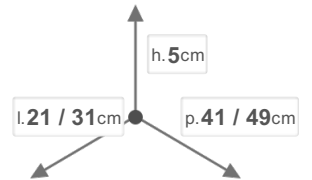

## DIMENSIONS

## PACKAGING

 PALLET PIECES  
**48**

 PALLET SIZE  
**85x125x215**

 PALLET GROSS WEIGHT  
**240**

PACKING PIECES  
**30**